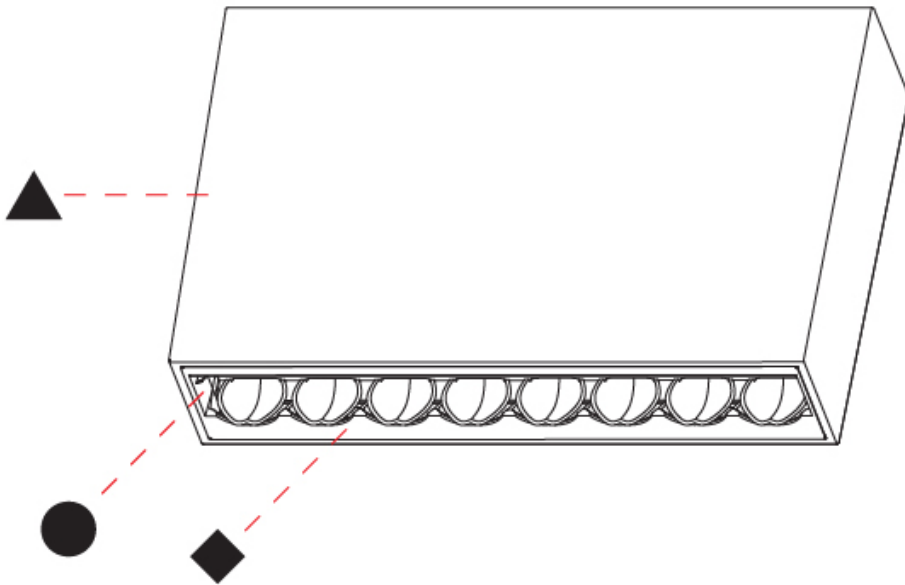

OPTICAL

Adjustability: Fixed

RATINGS AND CERTIFICATIONS

Certified By: Certified for North American Standards
 IP rating: IP20

MAGIQ HOLLOW WALLWASH SURFACE

A3D188-

PROJECT
TYPE
SPECIFIER
QUANTITY
DATE

A